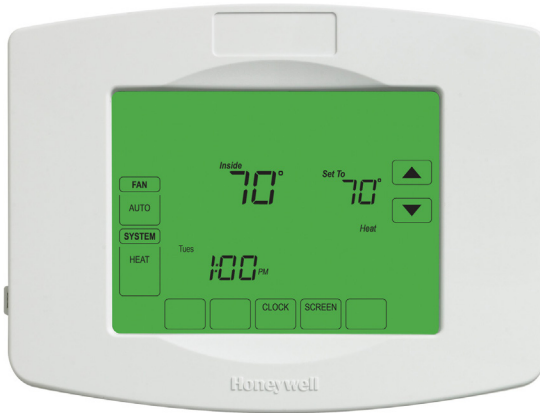

THERMOSTAT

Using all available sensor data, external weather conditions, and even your location, a smart thermostat helps optimize your home climate. And with customizable, flexible schedules and our easy to use mobile app, you can always come home to a comfortable environment.

POLAR