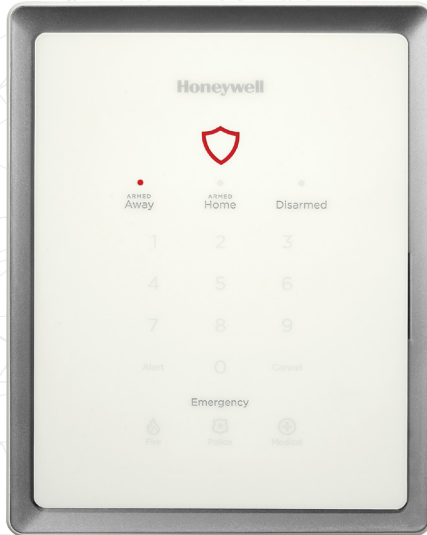

# LYRIC GATEWAY

The Lyric Gateway Security and Home control system from Honeywell serves as the central hub for controlling security, lifestyle management, lights, locks, thermostats and more and is designed for the way people really live. Combining a security system and home automation with simplicity and flexibility, the Lyric Gateway is truly plug and play and delivers a great connected home experience—right out of the box.

# POLAR